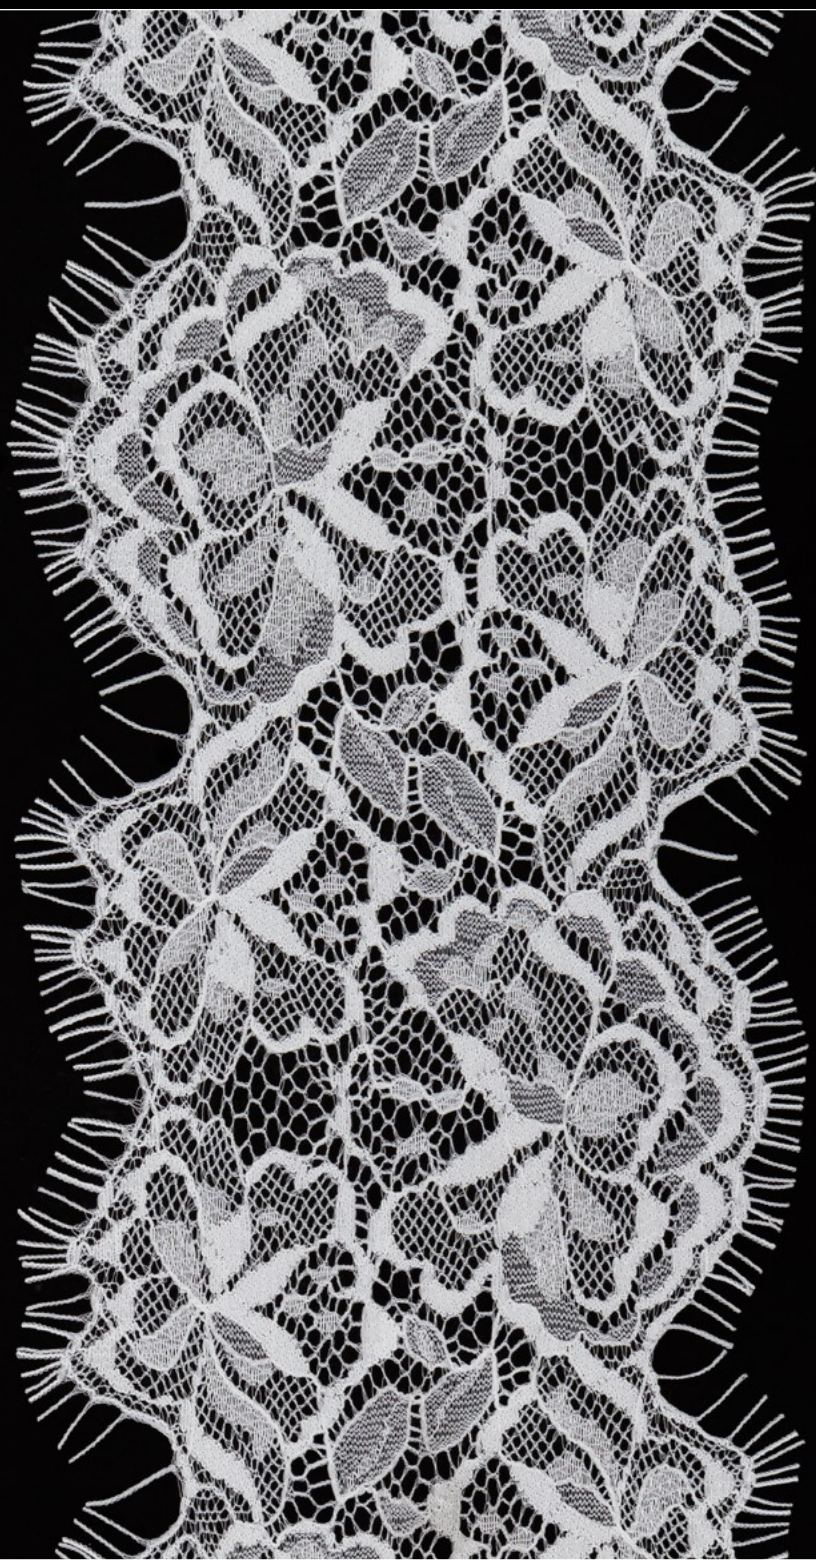

COTEX

The Lace Makers

Reference 9023

Composition

Made in Portugal

Width 10 cm

PA 100%

Observations