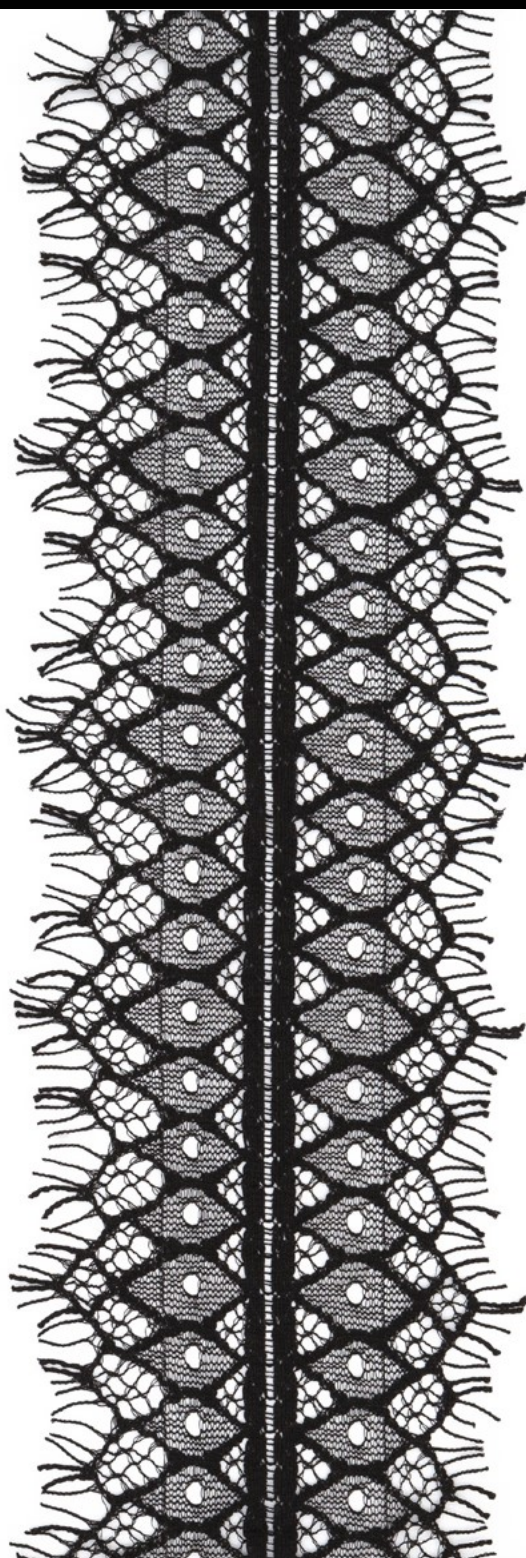

COTEX

The Lace Makers

Reference 9879

Composition

Made in Portugal

Width 7 cm

PA 100%

Observations