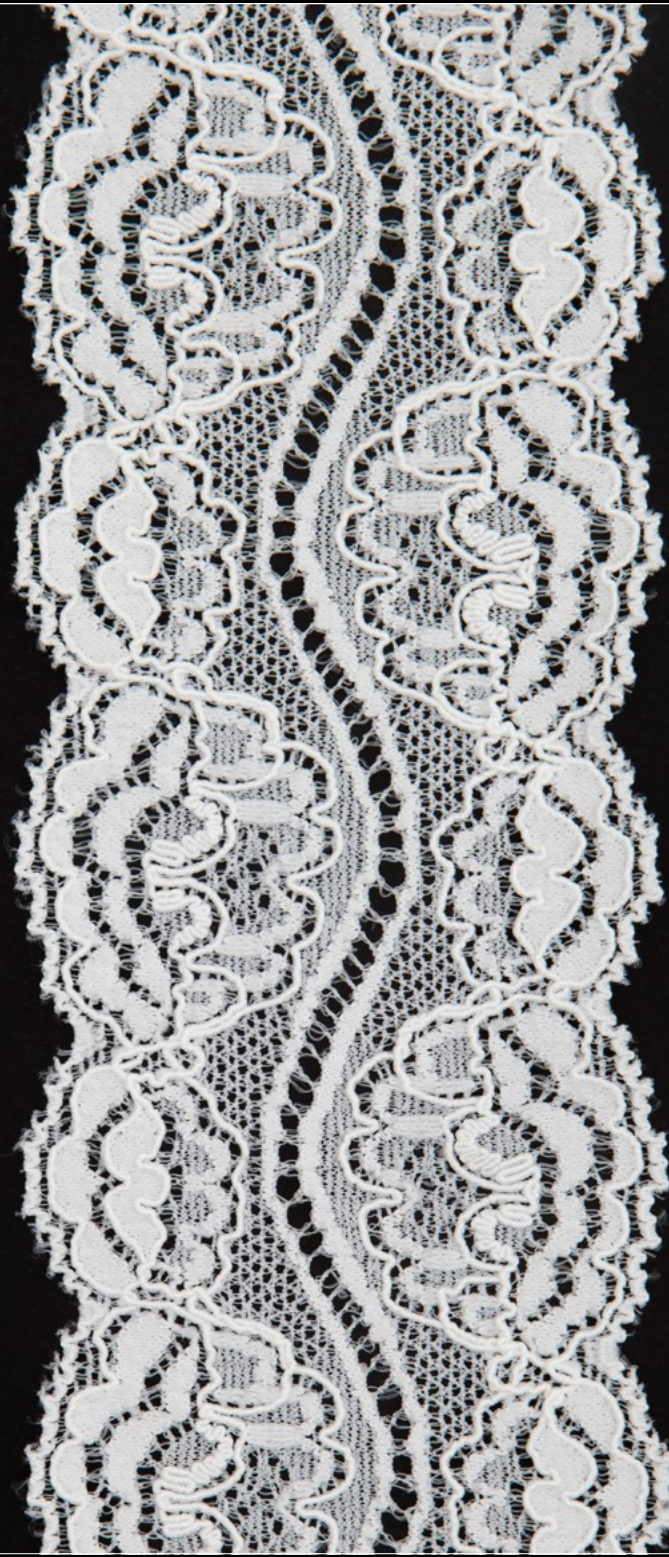

# COTEX

*The Lace Makers*

Reference 8064

Composition

Made in Portugal

Width 5 cm

PA 85% + EA 15%

Observations

# COTEX

*The Lace Makers*

Reference 0216

Composition

Made in Portugal

Width

Observations

[www.cotex.pt](http://www.cotex.pt)