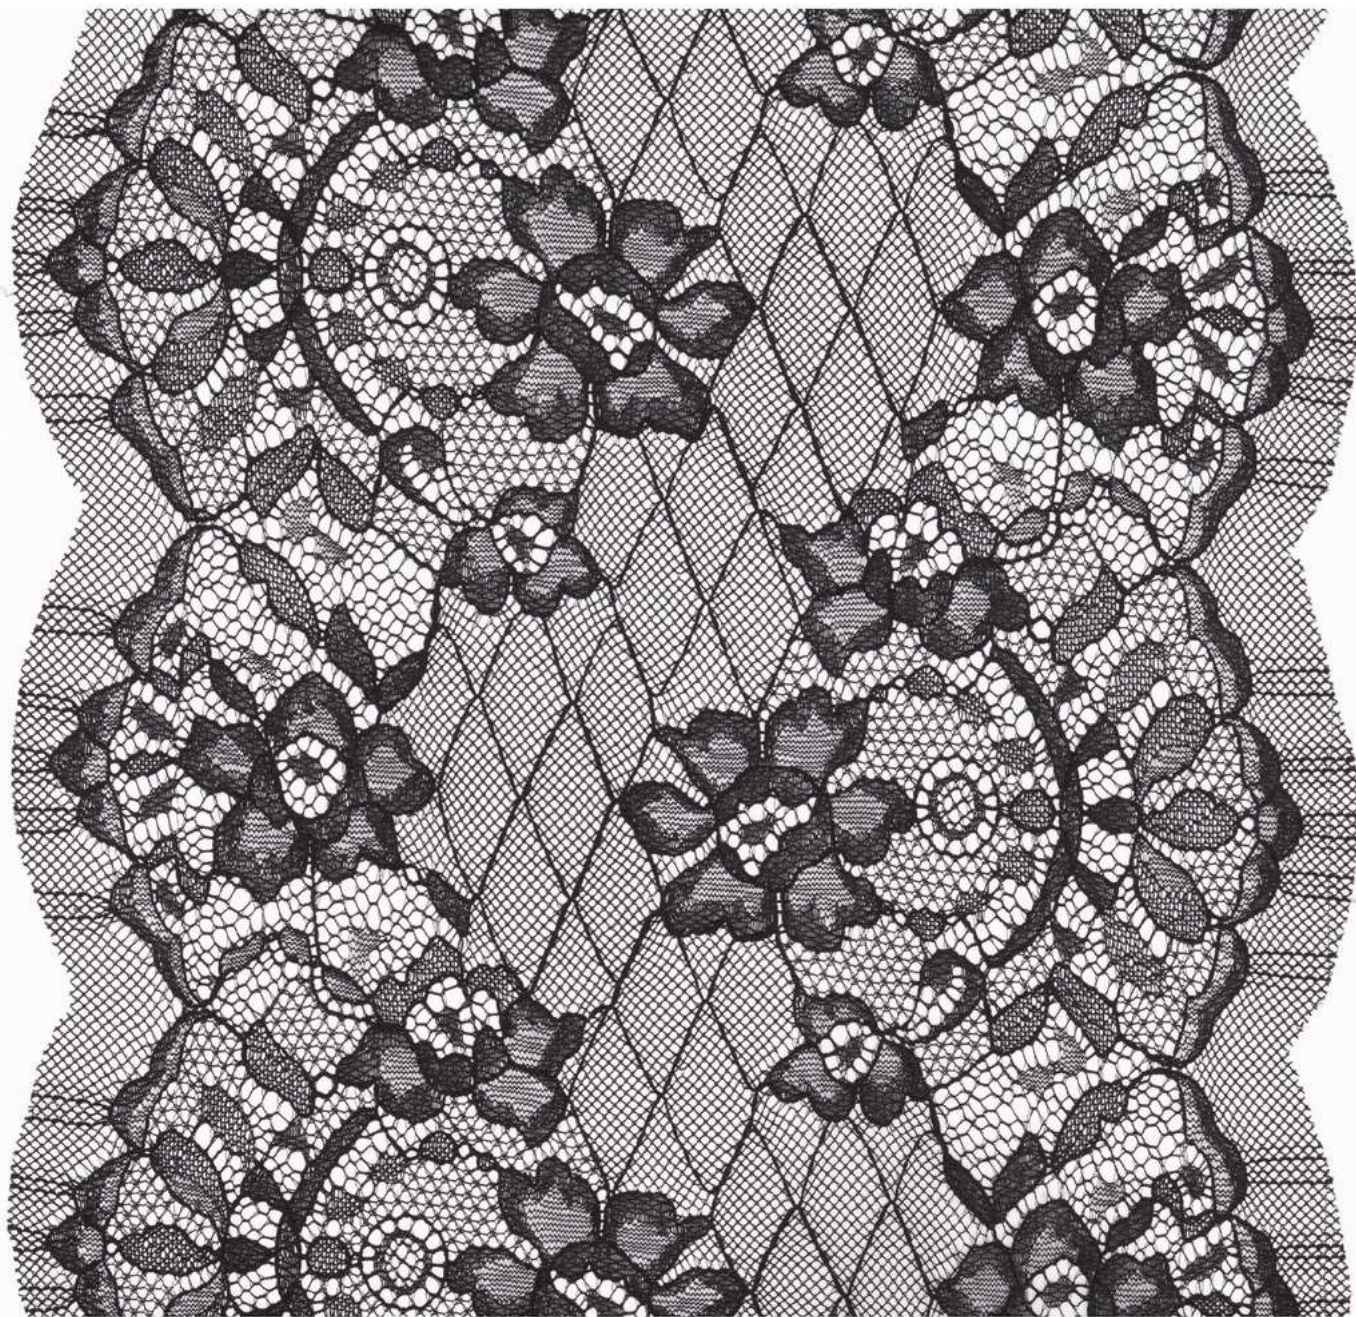

COTEX

The Lace Makers

Reference 9881

Composition

Made in Portugal

Width 22 cm

PA 100%

Observations